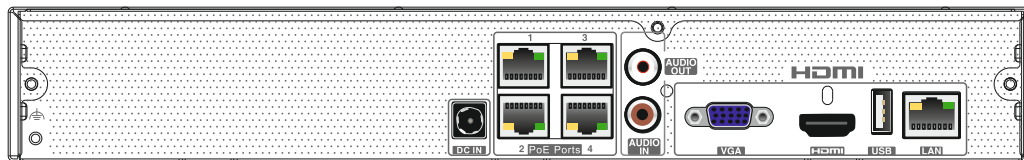

Rear Panel

AM-C308-A

AM-C308-B