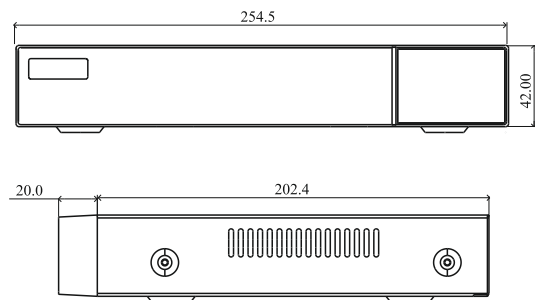

Features

- Support 4/8 CH 6MP/5MP/4MP/3MP/1080P/960P/720P/960H/D1/CIF IP video input
- H.265S/H.265+/H.265/H.264 coding
- Intuitive and user-friendly Graphic User Interface (GUI), Windows style operation by mouse
- Multi-type recording: manual / timed / motion / sensor / POS / AI recording
- Playback : 4 /8CH simultaneous playback
- Search : time slice, time, event, tag, smart search
- Support multiple VCA (Video Content Analytics) events, such as object abandoned/missing, region intrusion, tripwire, video exception, crowd density, etc.
- Support POS information overlay on live view and playback
- Express and flexible backup via USB, network and so on
- Pentaplex : preview, record, playback, backup and remote access
- DHCP, DDNS, PPPoE network protocol
- Remote control via Web Client or CMS : preview, playback, backup, PTZ and configuration
- Dual stream technology for local storage with high definition, remote network transmission and remote surveillance with mobile device
- Authorization management, log view and device status view
- 1080P HD output, true high resolution display
- Powerful mobile surveillance by smart phones with iOS and Android OS

Dimensions