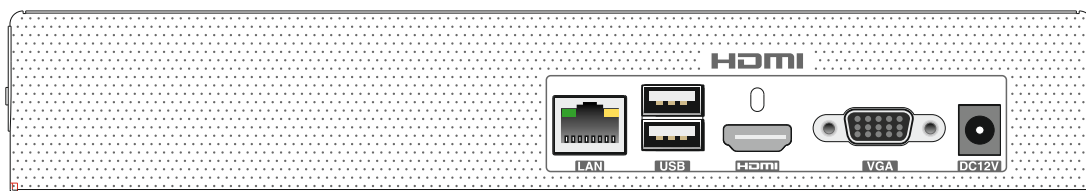

Rear Panel

AM-C304-A

Address: C112, Sector 65, Gautam Buddha Nagar, Noida - 201301 (U.P.)

*All picture and specifications are for reference only and are subject to change without prior notice.