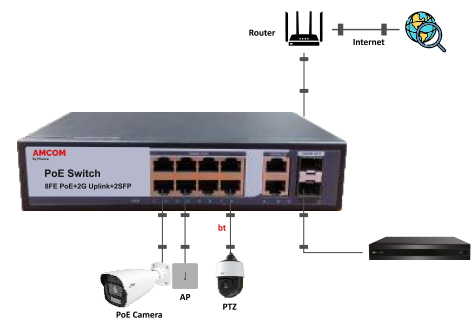

Typical Applications

AVAILABLE MODEL

Model No.	HW-01C12V-I