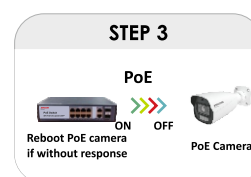

WATCHDOG

Auto-detect and restart IP camera timely if the camera is halted.

HAMSA INDIA

Address: C-112, Sector-65, Gautam Buddha Nagar, Noida - 201301 (U.P.)

*All picture and specifications are for reference only and are subject to change without prior notice.

www.amcomindia.com