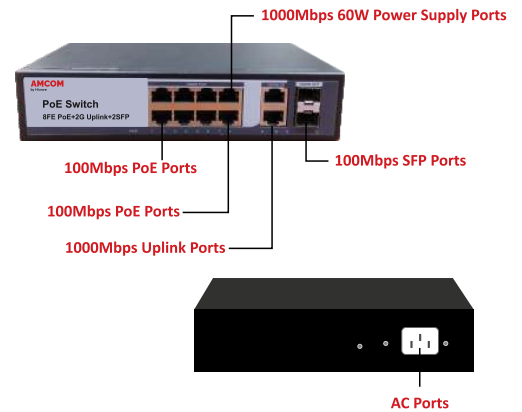

Feature

Power Adapter Voltage
Consumption
PoE Ethernet Port
Ethernet Port, SFP Port
Transmission Distance
Transmission Medium
Network Standard
Switching Capacity
Packet Buffer Memory
Throughput
MAC Table
Packet Forwarding rate

PoE Standard
PoE Power Supply
PoE Power
Port Function

LED Indicator

Working temperature
Relative Humidity
Storage temperature
Dimension(L*W*H)
Color & Weight

Specification

AC 110V-240V
150W(52V 2.88A)
PoE Ethernet Port
Uplink port:1000Mbps, 2*SFP Port
1 ~ 8 Port :1000M: 0~ 100m / Uplink Port:0-100m
Cat5/5e/6 standard network cable
IEEE802.3/802.3u, IEEE802.3x,IEEE802.ab
20Gbps
1Mbits
14.88Mbps
2K
10Mbps:14880pps/port, 100Mbps:14880pps/port,
1000Mbps:148800pps/port

IEEE802.3af/at
1/2(+), 4/5(+), 3/6(-), 7/8(-)
af=15.4w,at=30w for each port
Power priority mechanism, fast and forward, MAC automatic
learning and aging IEEE802.3X Full-duplex and mode and
back pressure for Half-duplex mode

Power indicator: keep bright when connect power Network indicator:
Flicker when there is data transmission 0

C°~55 C°
20-95%
-20° C~70° C
220mm*140mm*45mm
Black 2.5Kg

Port Description