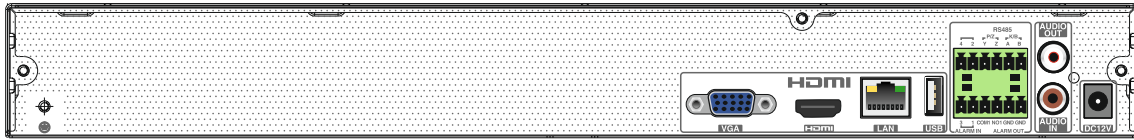

Rear Panel

Address: C112, Sector 65, Gautam Buddha Nagar, Noida - 201301 (U.P.)

*All picture and specifications are for reference only and are subject to change without prior notice.