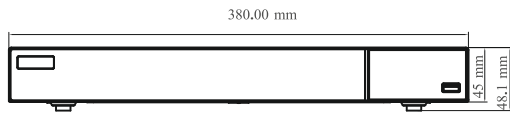

Dimensions