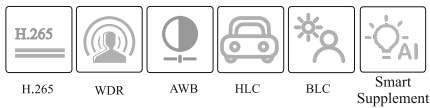

AMCOM

AM-BY08

8MP Dual Illumination Water-proof Bullet Network Camera

Main Feature:

- H.265+ /H.265 /H.264+ /H.264/MJPEG coding
- Max. resolution: 8MP (3840 × 2160)
- Auto day/night switch
- 3D DNR, HWDR, HLC, BLC, Defog, etc.
- ROI coding
- Support smart supplement light
- 20~30m white light view distance; 30~50m IR view distance
- DC12V/PoE power supply
- IP 67 ingress protection
- Support three streams
- Support remote monitoring by smart phones& tablet PCs with iOS and Android OS
- Support P2P function
- Support SMD
- Support line crossing detection, region intrusion detection, abandoned/missing object detection, video exception detection

Address: C112, Sector 65, Gautam Buddha Nagar, Noida - 201301 (U.P.)

*All picture and specifications are for reference only and are subject to change without prior notice.