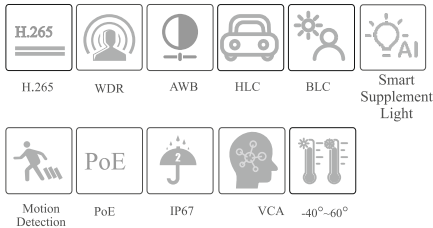

AMCOM

AM-BY04

4MP Dual Illumination Water-proof Bullet Network Camera

Main Feature:

- H.265+ /H.265 /H.264+ /H.264/MJPEG coding
- Max. resolution: 4MP (2560 × 1440)
- Auto day/night switch
- 3D DNR, HWDR, HLC, BLC, etc.
- ROI coding
- Support smart supplement light
- 20~30m white light view distance; 20~30m IR view distance
- DC12V/PoE power supply
- IP 67 ingress protection
- Support three streams
- Support remote monitoring by smart phones& tablet PCs with iOS and Android OS
- Support P2P function
- Support SMD
- Support line crossing detection, region intrusion detection, abandoned/missing object detection, video exception detection