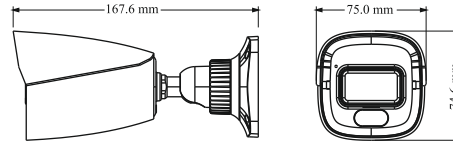

Others	
Power Supply	DC12V/PoE
Power Consumption	< 7W
Storage Conditions	- 30 °C ~ 65°C (-22°F~149°F), Humidity: less than 95 % (non-condensing)
Operating Conditions	- 30 °C ~ 60 °C (-22°F~140°F), Humidity: less than 95 % (non-condensing)
Dimensions (mm)	167.6 × 75 × 74.6
Weight (net)	Approx. 0.42KG
Installation	Ceiling mounting; wall mounting
Certificate	CE, FCC, BIS
Environmental Protection	Complies with Directive EU RoHS.

DIMENSIONS

Address: C112, Sector 65, Gautam Buddha Nagar, Noida - 201301 (U.P.)

*All picture and specifications are for reference only and are subject to change without prior notice.