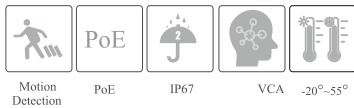

AMCOM

AM-BX04

4MP Dual Illumination Water-proof Bullet Network Camera

Main Feature:

- H.265+ /H.265 /H.264+ /H.264/MJPEG coding
- Max. resolution: 4MP (2560 × 1440)
- Auto day/night switch
- 3D DNR, WDR, HLC, BLC, etc.
- ROI coding
- Support smart supplement light
- 10~20m white light view distance; 10~20m IR view distance
- DC12V/PoE power supply
- IP 67 ingress protection
- Support dual streams
- Support remote monitoring by smart phones& tablet PCs with iOS and Android OS
- Support line crossing detection & region intrusion detection
- Support SMD

Address: C112, Sector 65, Gautam Buddha Nagar, Noida - 201301 (U.P.)

*All picture and specifications are for reference only and are subject to change without prior notice.