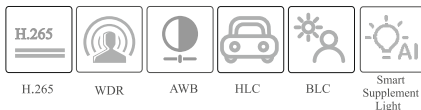

AMCOM

AM-BX04

4MP Dual Illumination Water-proof Bullet Network Camera

Main Feature:

- H.265+ /H.265 /H.264+ /H.264/MJPEG coding
- Max. resolution: 4MP (2560 × 1440)
- Auto day/night switch
- 3D DNR, WDR, HLC, BLC, etc.
- ROI coding
- Support smart supplement light
- 10~20m white light view distance; 10~20m IR view distance
- DC12V/PoE power supply
- IP 67 ingress protection
- Support dual streams
- Support remote monitoring by smart phones& tablet PCs with iOS and Android OS
- Support line crossing detection & region intrusion detection
- Support SMD

PoE	Yes, IEEE802.3af
Supplement Light Range	IR range: 10 ~ 20 m; white light range: 10 ~ 20 m
Ingress Protection	IP67, Standard
Others	
Power Supply	DC12V/PoE
Power Consumption	< 5W
Operating Environment	-20 °C ~ 55 °C (-4°F~131°F); Humidity: less than 95 % (non-condensing)
Storage Environment	-20 °C ~ 60°C (-4°F~140°F), Humidity: less than 95 % (non-condensing)
Dimensions (mm)	162.1 × 74.8 × 73.8
Weight (net)	Approx. 0.25KG
Installation	Ceiling mounting; Wall mounting
Certificate	CE, FCC, BIS
Environmental Protection	Complies with Directive EU RoHS.