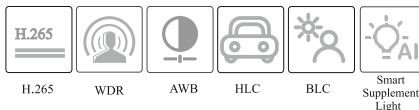

AMCOM

AM-BX02

2 MP Dual Illumination Water-proof Bullet Network Camera

Main Feature:

- H.265+ /H.265 /H.264+ /H.264/MJPEG coding
- Max. resolution: 2MP (1920 × 1080)
- Auto day/night switch
- 3D DNR, WDR, HLC, BLC, etc.
- ROI coding
- Support smart supplement light
- 10~20m white light view distance; 10~20m IR view distance
- DC12V/PoE power supply
- IP 67 ingress protection
- Support dual streams
- Support remote monitoring by smart phones& tablet PCs with iOS and Android OS
- Support line crossing detection & region intrusion detection
- Support SMD

PoE	Yes, IEEE802.3af
Supplement Light Range	IR range: 10 ~ 20 m; white light range:10 ~ 20 m
Ingress Protection	IP67, Standard
Others	
Power Supply	DC12V/PoE
Power Consumption	< 5W
Operating Environment	-20 °C ~ 55 °C (-4°F~131°F); Humidity: less than 95 % (non-condensing)
Storage Environment	-20 °C ~ 60°C (-4°F~140°F), Humidity: less than 95 % (non-condensing)
Dimensions (mm)	162.1 × 74.8 × 73.8
Weight (net)	Approx. 0.25KG
Installation	Ceiling mounting; Wall mounting
Certificate	CE, FCC, BIS
Environmental Protection	Complies with Directive EU RoHS.