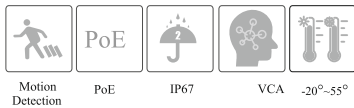

AMCOM

AM-BX02

2 MP Dual Illumination Water-proof Bullet Network Camera

Main Feature:

- H.265+ /H.265 /H.264+ /H.264/MJPEG coding
- Max. resolution: 2MP (1920 × 1080)
- Auto day/night switch
- 3D DNR, WDR, HLC, BLC, etc.
- ROI coding
- Support smart supplement light
- 10~20m white light view distance; 10~20m IR view distance
- DC12V/PoE power supply
- IP 67 ingress protection
- Support dual streams
- Support remote monitoring by smart phones& tablet PCs with iOS and Android OS
- Support line crossing detection & region intrusion detection
- Support SMD

Address: C112, Sector 65, Gautam Buddha Nagar, Noida - 201301 (U.P.)

*All picture and specifications are for reference only and are subject to change without prior notice.